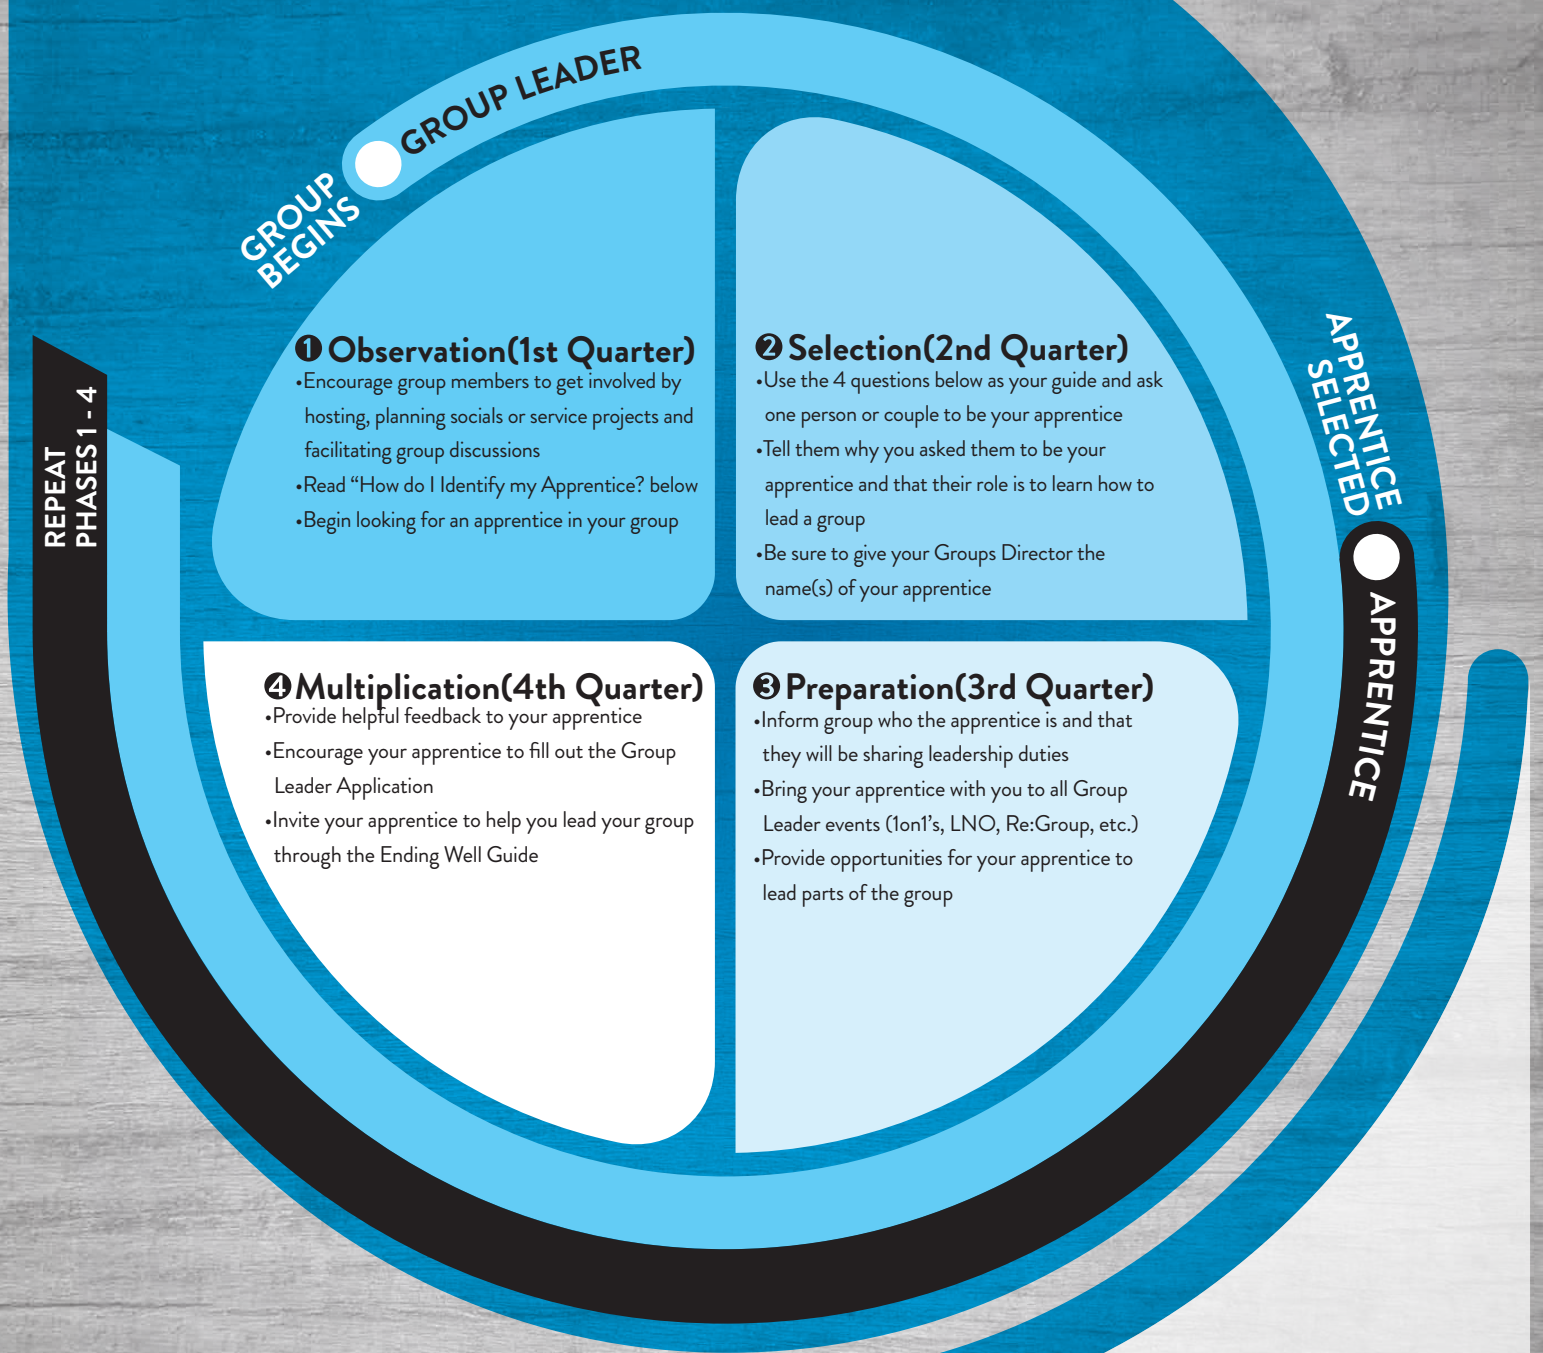

Replace Yourself: Intentional Apprenticing

● How do I Identify my Apprentice?

We have identified 4 questions that will assist you in prayerfully considering who in your group may be a good apprentice.

- 1) Can your potential apprentice point to a time when they began a personal relationship with Jesus?
- 2) Does your potential apprentice faithfully attend Athens Church and participate in your group meetings?
- 3) Do you feel that your potential apprentice is a teachable person?
- 4) Have you seen your potential apprentice connect with the other members of your group?